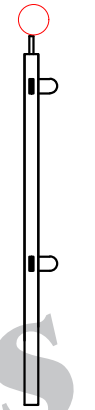

ST-END

ST-180\*

ST-90\*

ST-\_\_\_\*Angle

**Material**

- \_\_\_ x 50mm tube
- \_\_\_ x 38mm tube
- \_\_\_ x 16mm tube
- \_\_\_ x Dome Cover
- \_\_\_ x Glass Clamps
- \_\_\_ x End Caps

**D.I.Y  
Balustrades  
Components  
(PTY)LTD**  
Tel:011-023-6722  
Whatsapp 072 270 6237  
Email:sales@diycomponents.co.za  
www.stainlesssteelbalustade.co.za

<b>Job:</b>			
<b>Total:</b>			
SIZE A 4	FSCM NO.	DWG NO. 001	REV
SCALE 1:1	SHEET 1 of 1		